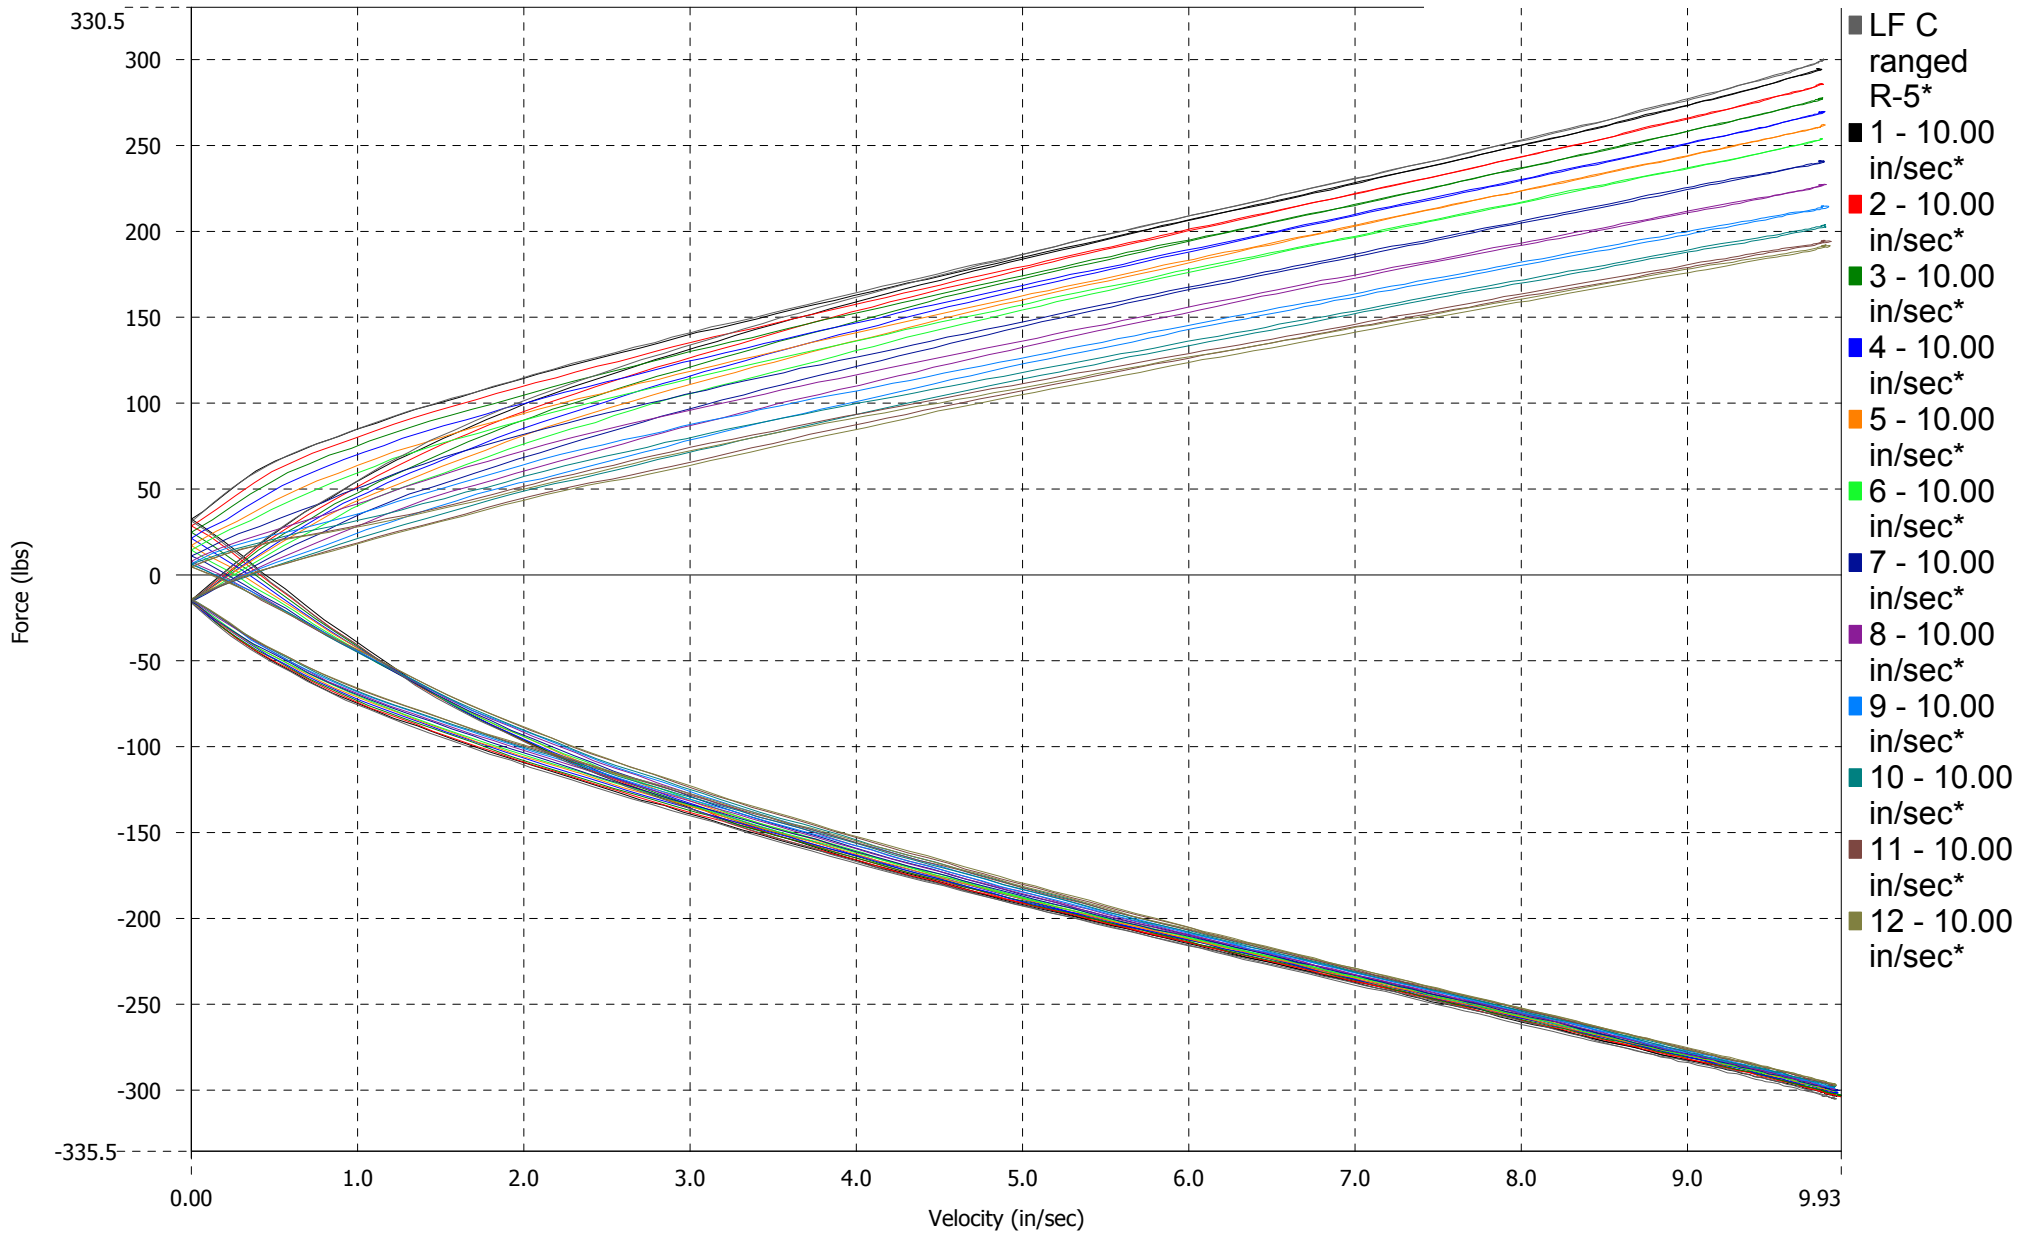

Force Vs. Absolute Velocity

World Speed Motorsports
Formula Speed 2.0 Ohlins TTX36
Front damper comp: ranged Reb: -5